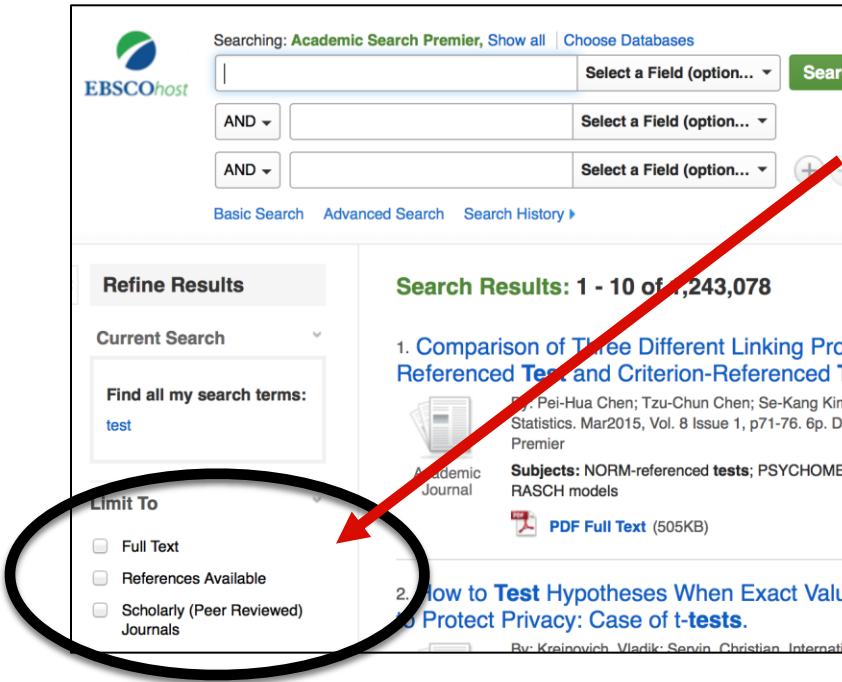

How to limit your search to full text and peer reviewed journal articles in EBSCO library databases.

From the **EBSCO** results screen, you can limit your results on the left side of the page.

Ebsco also uses icons to identify source types:

- Academic Journal
- Periodical
- News

If you need peer reviewed articles, use the Scholarly (Peer Reviewed) limiter, not just the Academic Journals () icon.

If you are starting a brand new search in **EBSCO**, you can limit your search here: